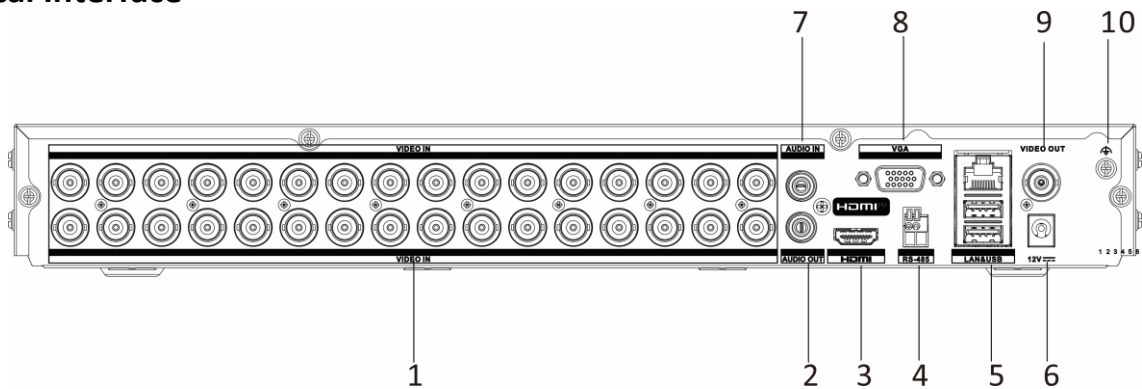

Weight	≤ 2.1 kg (4.6 lb)

▪ **Physical Interface**

No.	Description	No.	Description
1	Video in	6	12 VDC power input
2	Audio out	7	Audio in
3	HDMI interface	8	VGA interface
4	RS-485 interface	9	Video out
5	LAN network interface and USB interface	10	GND

▪ **Available Model**

iDS-7232HQHI-M2/XT