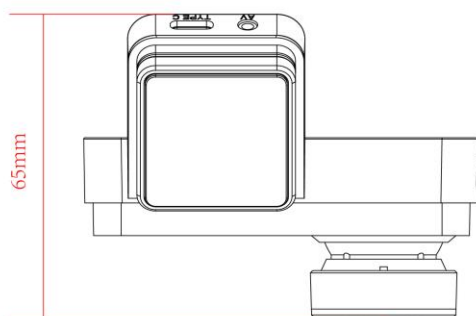

Dimensions

Headquarters

No.555 Qianmo Road, Binjiang District,
Hangzhou 310051, China
T +86-571-8807-5998
www.hikvision.com

Follow us on social media to get the latest product and solution information.