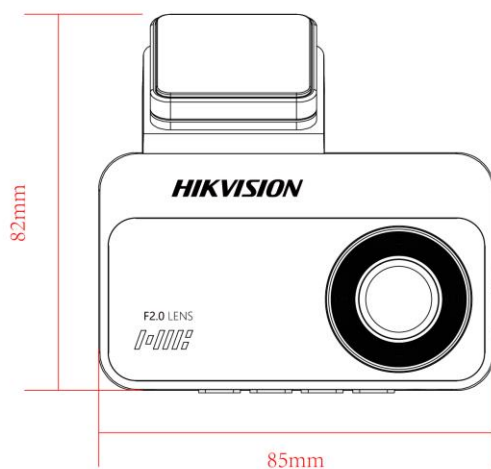

Dimensions

Headquarters

No.555 Qianmo Road, Binjiang District,
Hangzhou 310051, China
T +86-571-8807-5998
www.hikvision.com

Follow us on social media to get the latest product and solution information.