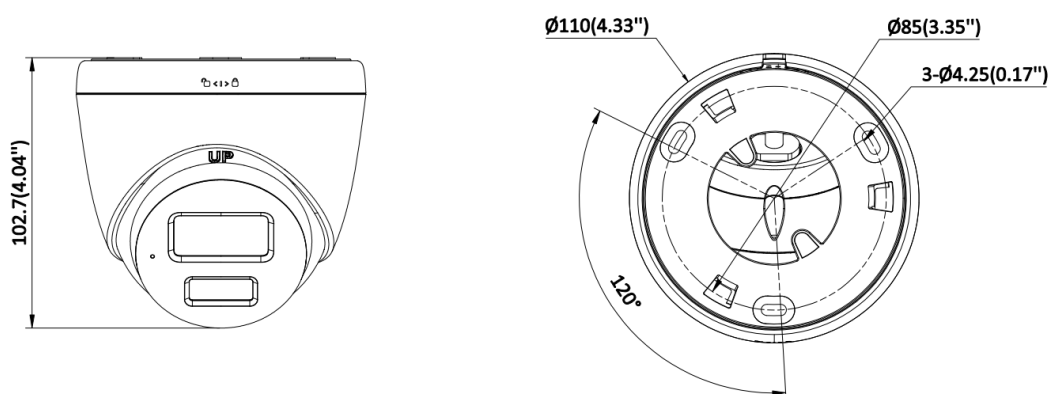

## ▪ Specification

Camera	
Image Sensor	2 MP CMOS
Max. Resolution	1920 (H) × 1080 (V)
Min. Illumination	0.01 Lux @(F1.6, AGC ON), 0 Lux with White Light
Shutter Time	PAL: 1/12.5 s to 1/50,000 s, NTSC: 1/15 s to 1/50,000 s
Day & Night	ICR
Angle Adjustment	Pan: 0° to 360°, Tilt: 0° to 75°, Rotate: 0° to 360°
Signal System	PAL/NTSC
Lens	
Lens Type	2.8 mm, 3.6 mm fixed lens
Focal Length & FOV	2.8 mm, horizontal FOV: 105°, vertical FOV: 59°, diagonal FOV: 127°; 3.6 mm, horizontal FOV: 87°, vertical FOV: 46°, diagonal FOV: 105°
Lens Mount	M12
Microphone	
Pickup Distance	In a radius of up to 5 m
Amount	1
Speaker	
Rated Power	2 W
Speaker Range	In a radius of up to 5 m
Illuminator	
Supplement Light Type	IR, White Light
Supplement Light Range	IR: Up to 40 m, White Light: Up to 40 m
Image	
Image Settings	Anti-banding, Brightness, Sharpness, Smart IR
Frame Rate	TVI: 1080p @25 fps/30 fps
Day/Night Mode	Auto/Color/BW (Black and White)
Wide Dynamic Range (WDR)	Digital WDR
Image Enhancement	DWDR, BLC, HLC, Global, HLS
Noise Reduction	2D DNR
White Balance	Auto, Manual
Audio	
Audio Function	Echo Cancellation, AI Noise Reduction, Automatic Gain Control
Interface	
Video Output	1 HD analog output
General	
Power	12 VDC ± 25%, max. 7.5 W

Material	Main body: Metal; Enclosure: Plastic
Dimension	Ø110 mm × 102.7 mm (Ø4.33" × 4.04")
Weight	Approx. 365 g (0.81 lb.)
Operating Condition	-40 °C to 60 °C (-40 °F to 140 °F). Humidity 90% or less (non-condensing)
Communication	HIKVISION-C
Language	English
<b>Approval</b>	
Protection	IP67

▪ **Available Model**

- DS-2CE78D0T-LTS(2.8mm)
- DS-2CE78D0T-LTS(3.6mm)

▪ **Dimension**

Unit:mm

▪ **Accessory**

▪ **Optional**

DS-1272ZJ-110-TRS Wall mount	DS-1275ZJ-SUS Vertical pole mount	DS-1276ZJ-SUS Corner mount	DS-1280ZJ-S Junction box	DS-1281ZJ-S Inclined ceiling mount