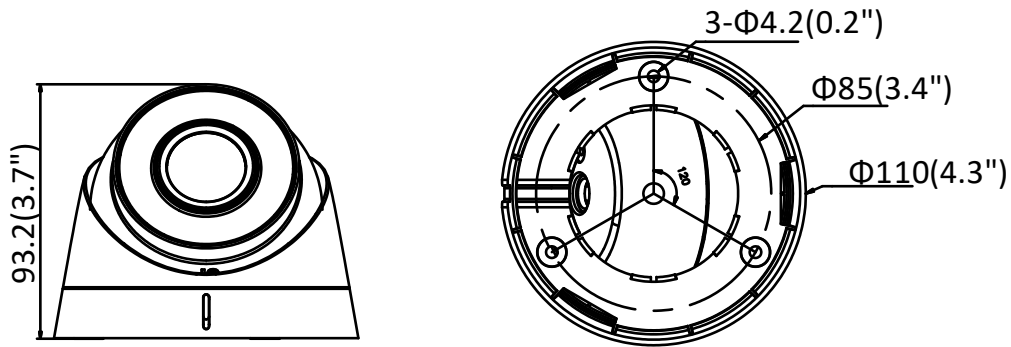

Dimensions

Unit:mm(inch)

Accessories

Distributed by