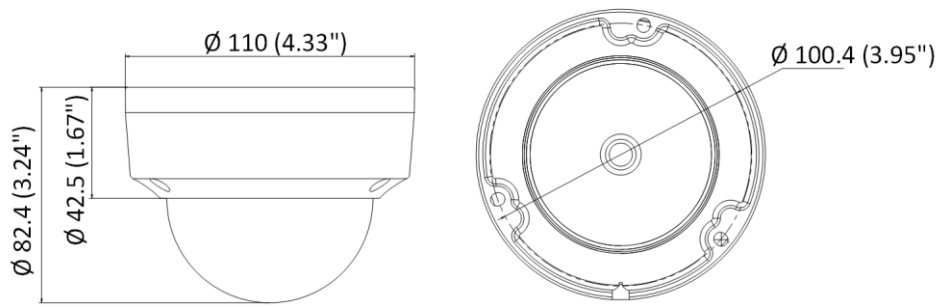

▪ **Dimension**

Unit: mm (inch)

▪ **Accessory**

▪ **Optional**

DS-1275ZJ-SUS Vertical Pole Mount	DS-1280ZJ-DM18 Junction Box	DS-1276ZJ-SUS Corner Mount	DS-1272ZJ-110B Wall Mount	DS-1271ZJ-110 Pendant Mount
DS-1250ZJ Rain Shade	DS-1259ZJ Inclined Ceiling Mount	DS-1272ZJ-110 Wall Mount	DS-1258ZJ Wall Mount