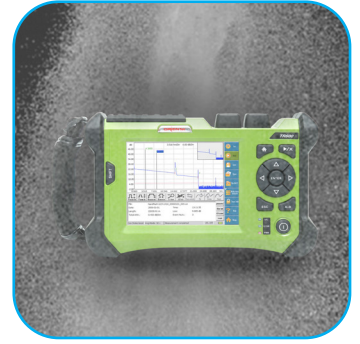

Dust resistant