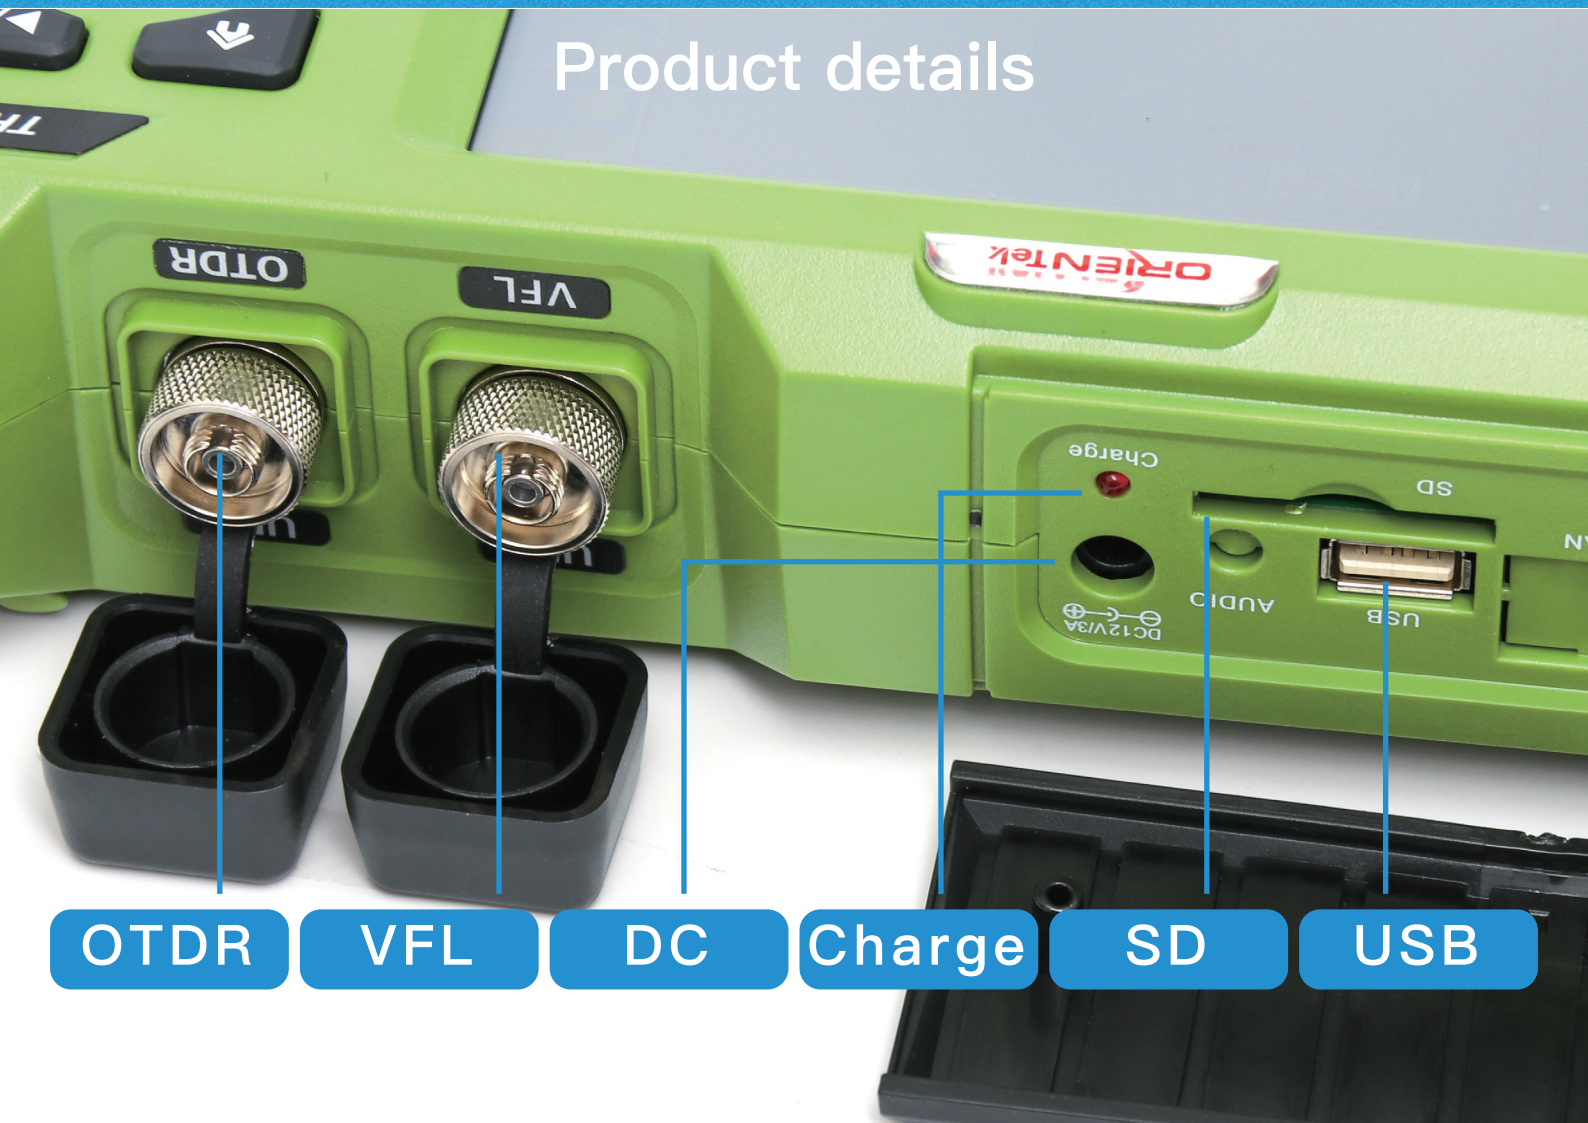

Product details

OTDR

VFL

DC

Charge

SD

USB