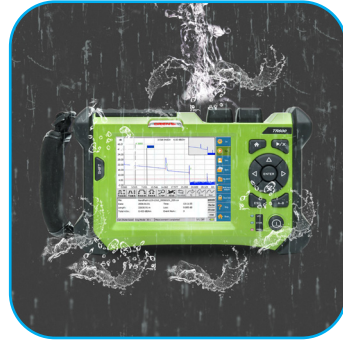

Water resistant