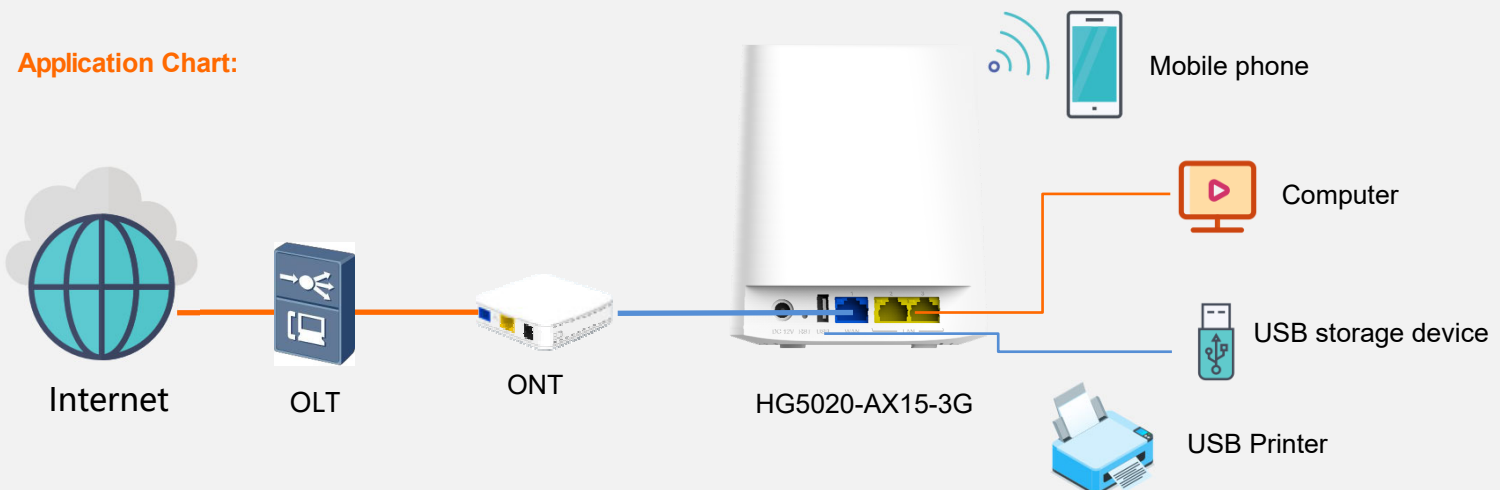

HG5020-AX15-3G

3GE + USB2.0 + WiFi6

Key Features:

RTL CPU Chipset + Wi-Fi Chipset(2.4GHz With FEM), High Performance Solution

Next-Gen Gigabit WiFi Speed up to 1.5 Gbps

Connect More Devices OFDMA + MU-MIMO

WPA3 More Security

Introduction:

HG5020-AX15-3G(3GE+USB2.0+WiFi6 AX1500 Wireless Router) adopts WiFi6 technology which has redefined home WiFi. Experience up to 3x faster speeds, higher capacity, and reduced congestion overall compared to the previous AC WiFi5 standard. The AX1500 4-stream dual-band WiFi6 wireless router reaches speeds of up to 1.5 Gbps, for a buffer-free 4K/HD streaming and gaming experience. The WiFi6 router lets you connect even more devices via OFDMA technology, minimizing network congestion that occurs with too many connected devices. Realtek CPU Chipset and Realtek Wi-Fi Chipset effortlessly handle all your streaming, gaming and smart home devices. HG5020-AX15-3G uses Beamforming technology to focus WiFi signal to your devices for more reliable coverage. The HG5020-AX15-3G is easy use and setup with WebUI.

Application Chart:

○ Hardware Parameter

Dimension	115*115*135mm(L×W×H)
Net weight	0.350KG
Working condition	Working temp: 0~+50°C Working humidity:5~90%(non-condensing)
Storing condition	Storing temp: -30~+60°C Storing humidity:5~ 90% (non-condensing)
Power adapter	DC 12V/1A
Power supply	≤10W
Interface	3*GE + WiFi6 + USB2.0
Indicators	STATUS(1), RJ45(3)
Button	Reset, WPS

○ Interface Parameter

User Interface	3*10/100/1000Mbps auto adaptive Ethernet interface , RJ45 connectors(1*WAN, 2*LAN)
WLAN Interface	<ul style="list-style-type: none">•Compliant with IEEE802.11b/g/n/ac/ax•1200 Mbps on 5GHz and 300Mbps on 2.4 GHz•2.4Ghz: 2*2, 5GHz: 2*2; 4*4dBi internal antenna•Maximum number of connected devices: 32 for 2.4GHz and 32 for 5GHz
USB	1×USB 2.0 for Shared Storage/Printer