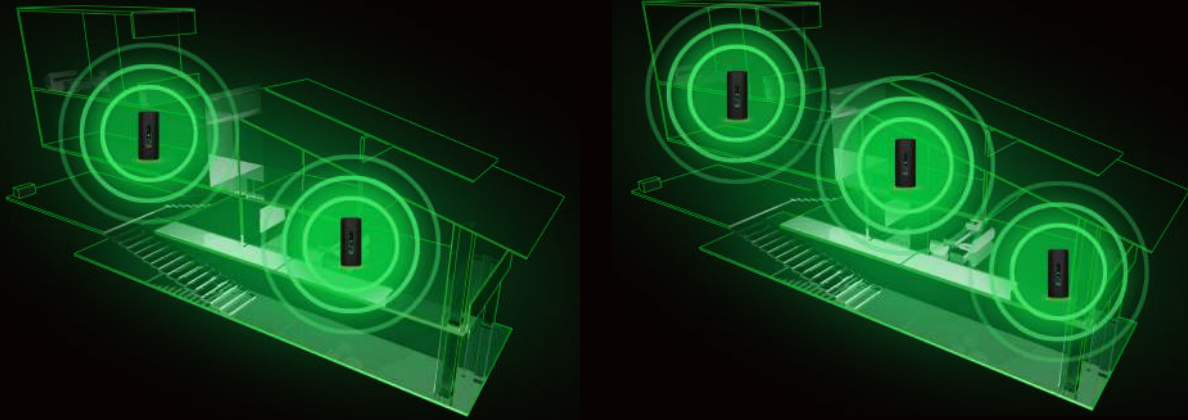

Usage Examples

Mesh and Mesh Multi-Hop
Requires Additional Router(s)