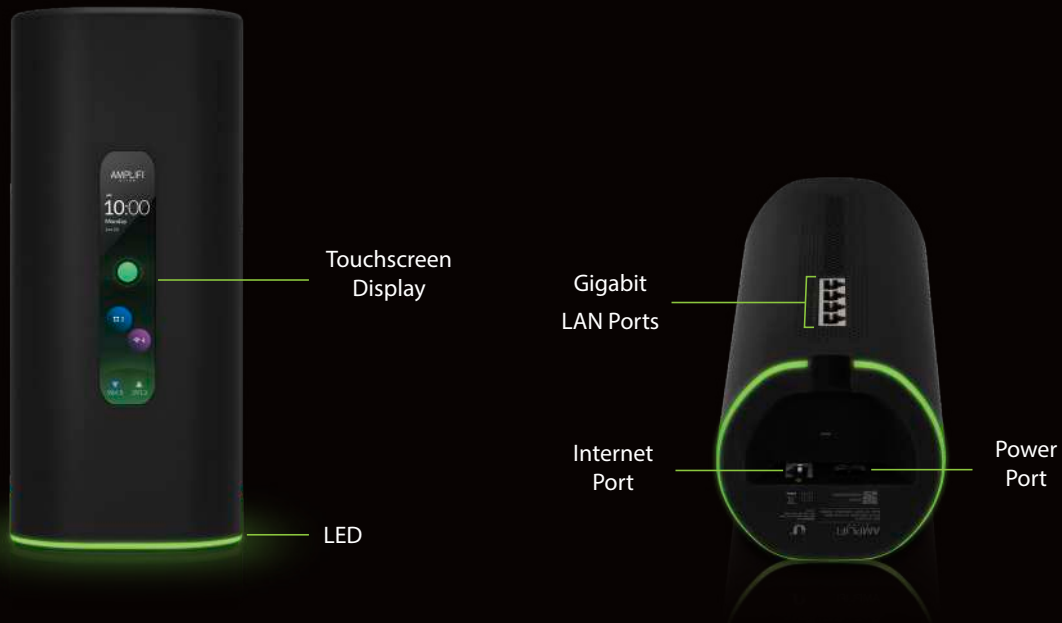

Amplifi™ Alien Wi-Fi System

Model: AFi-ALN-R

Wi-Fi 6 (802.11ax) Performance

Mesh Technology

Perfected User Experience

The Fastest Whole-Home Wi-Fi

AmpliFi Alien is optimized for lag-free, low-latency performance at top Wi-Fi 6 wireless speeds. It features a tri-band radio with 4x4 2.4 GHz and 8x8 5 GHz 802.11ax radios optimized for Wi-Fi 6 performance and backwards compatibility with previous Wi-Fi standards. The third radio (4x4) can be enabled to enhance performance of 5 GHz Wi-Fi 5 devices.

Beyond the breakthrough Wi-Fi performance, AmpliFi Alien offers all of the software features praised by the growing AmpliFi user-base including simple setup, powerful connected device management, and a free, zero-configuration VPN service through the AmpliFi Teleport app that places travelers within their home network like they never left.

- Wi-Fi 6
- IPv6 Support
- Device Statistics
- Isolated Guest Network
- Built-In Speed Test
- Family Profiles
- Port Forwarding
- Additional SSID
- UPnP

Hardware Features

Router

Model: AFi-ALN-R

AmpliFi Alien is designed to be showcased in your home. It features a touchscreen display for connectivity information and includes 4 Gigabit Ethernet ports and 1 Internet port. Powered by 8x8 MIMO Wi-Fi 6 Technology, a single AmpliFi Alien router performs with far greater range and speeds than previous Wi-Fi solutions. Additional AmpliFi Alien Routers can be meshed together to extend Gigabit speeds throughout even the largest homes. In addition to the expanded Wi-Fi coverage, you'll have 4 additional LAN ports for use to connect wired devices at each location.