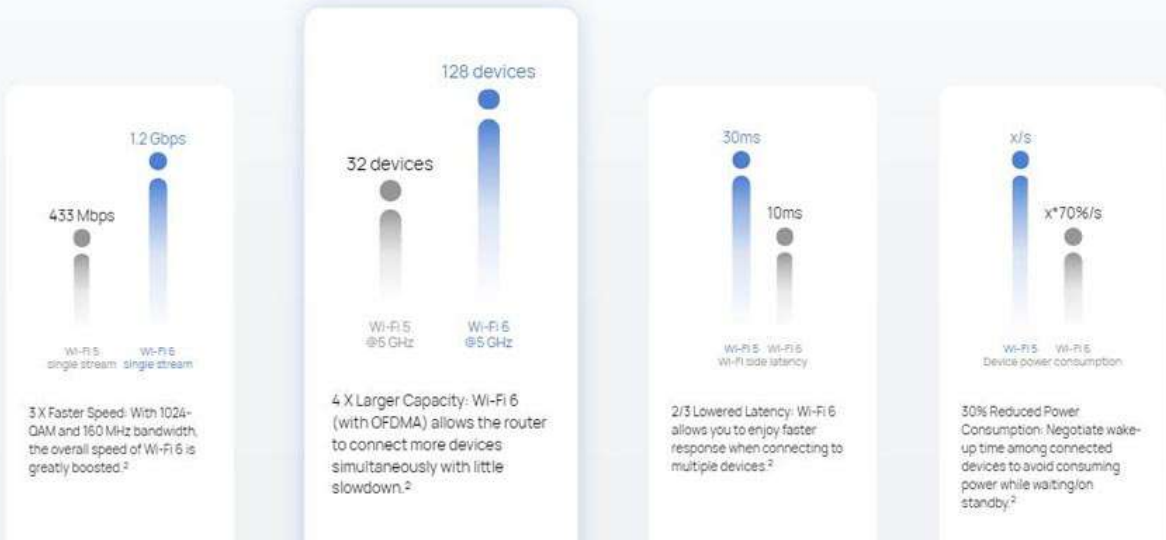

The world's first to support the Wi-Fi 6+ standard.

HUAWEI WiFi AX3

Quad-core Wi-Fi 6+ Revolution
3000 Mbps¹ | Huawei Share² | Huawei HomeSec™

Usher in the Era of Wi-Fi 6

Wi-Fi 5 is the standard used by most devices today, while Wi-Fi 6 (802.11ax) is the new standard that is gradually coming into smart devices in recent years. Wi-Fi 6 has made several improvements over Wi-Fi 5 to cope with the increasing demand for faster and more efficient Wi-Fi.