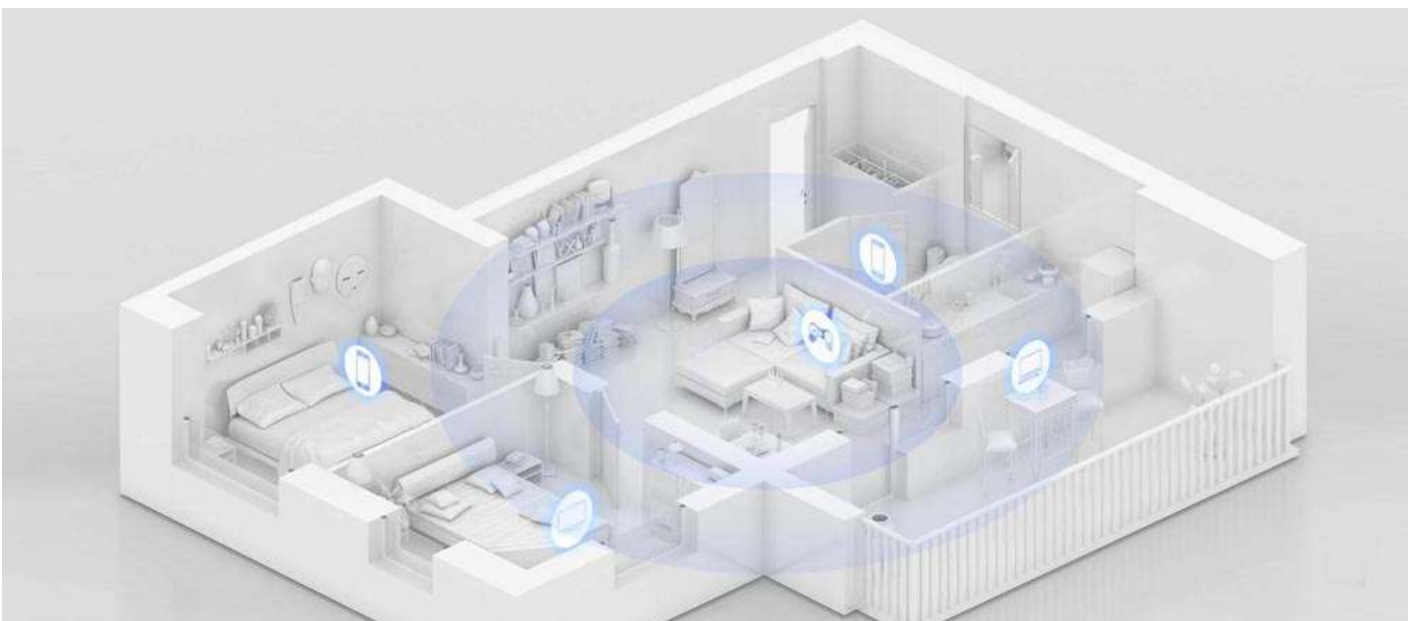

Short Distance Mobile Phone Throughput Test (unit: Gbps)

HUAWEI AX3000M Router

1.5

Other AX1800M Router

0.9

Signal Can Go Through One More Wall with HUAWEI Wi-Fi 6+³

HUAWEI Wi-Fi 6-enabled phones are able to send 6dB stronger signals back to AX3 in stable, 2 MHz narrow bandwidth using Dynamic Narrow Bandwidth technology, which is based on Chipset Synergy. The wireless signals can penetrate solid objects like walls and floors easily. This means that the phone will have good reception of the Wi-Fi signal, even when connecting from upstairs or somewhere far from the router.