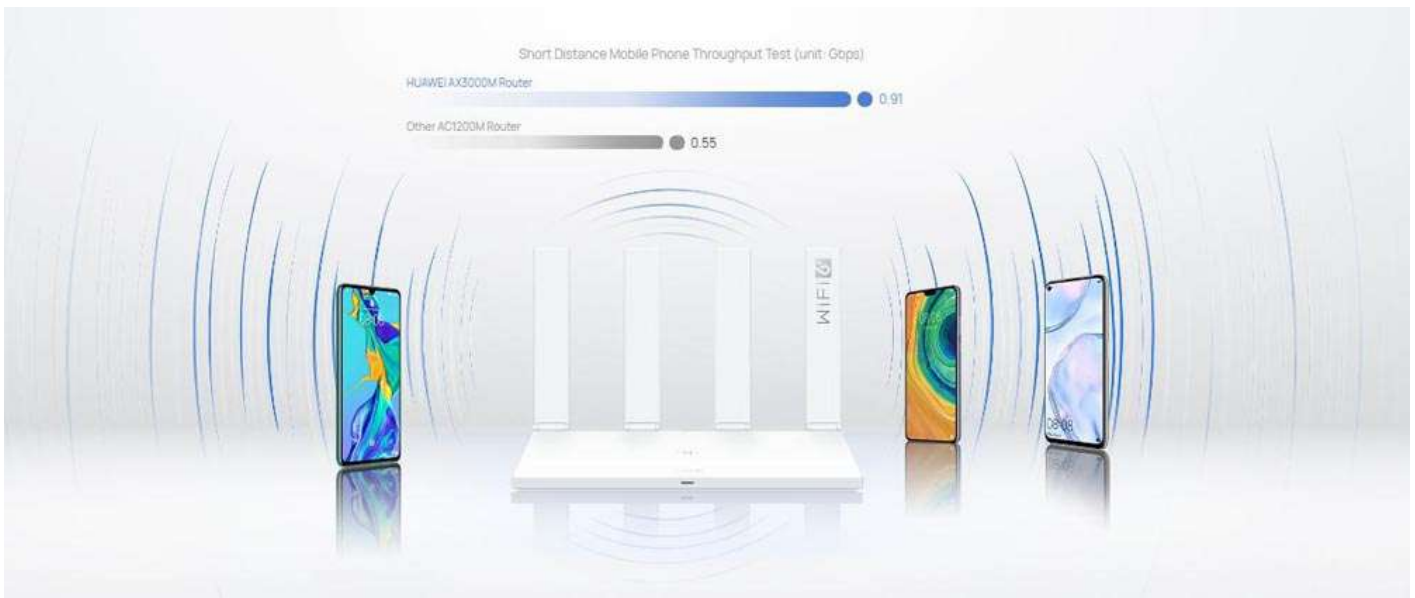

Stronger Signal with Dual Power Amplifiers

Easily handle Wi-Fi dead zones, boost weak connections, and enhance wireless coverage with 2 independent power amplifiers. Applies to both Wi-Fi 5 and Wi-Fi 6 devices.