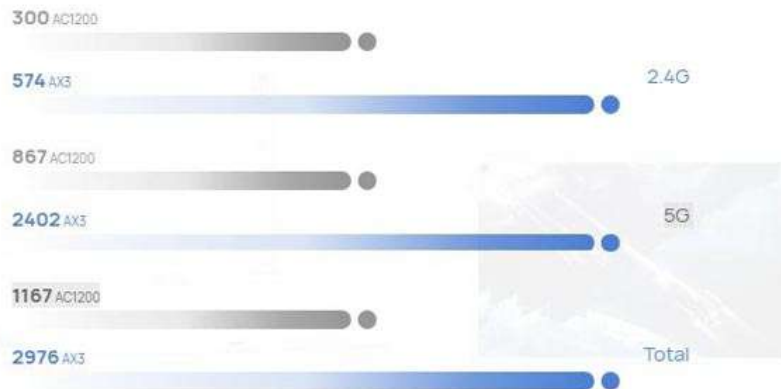

Fast Speed Beyond Your Imagination

You will be impressed with the blazing fast speed delivered by AX3. Thanks to 1024-QAM and 160 MHz frequency bandwidth, its theoretical speed can reach up to 3000 Mbps (574 Mbps on a 2.4 GHz band and 2401 Mbps on a 5 GHz band). At such speed, what used to be taken for granted, like buffering and lagging, will be a thing of the past. Enjoy smooth streaming and gaming like never before.