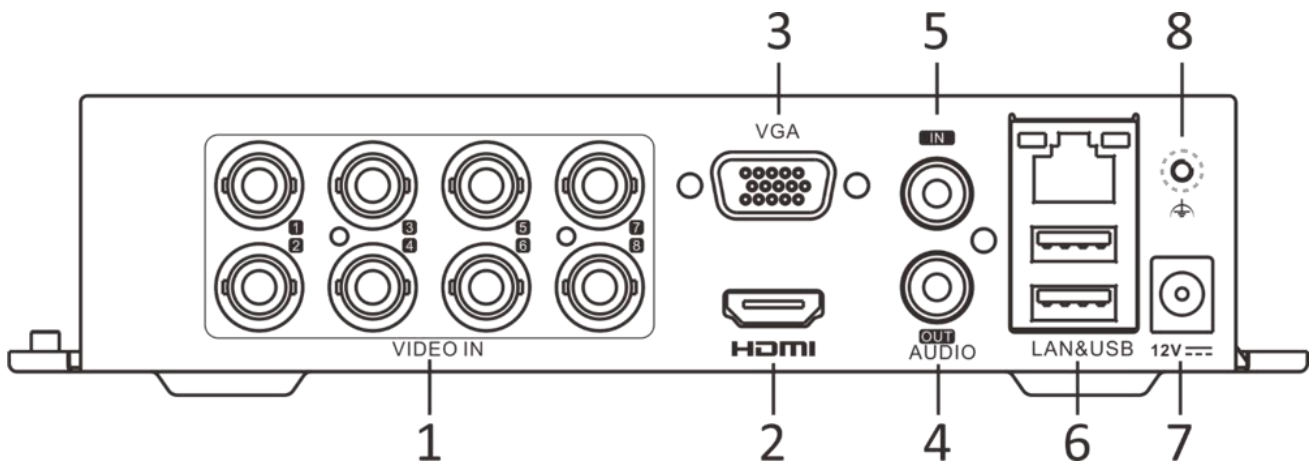

Physical Interface

No.	Description	No.	Description
1	Video and coaxial audio in	5	AUDIO IN, RCA connector
2	HDMI interface	6	LAN network interface and USB interface
3	VGA interface	7	12 VDC power input
4	AUDIO OUT, RCA connector	8	GND

Available Model

iDS-7108HQHI-M1/S