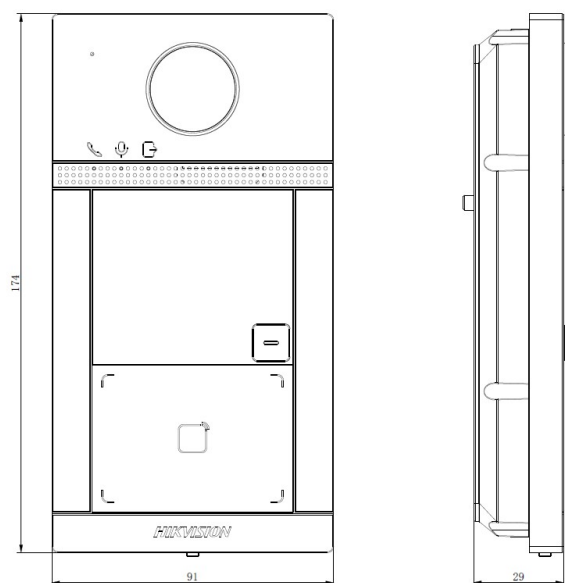

<b>General</b>	
Button	1
Installation	Surface mounting
Indicator	3
Weight	380 g
Protective level	IP65, IK08
Working temperature	-40°C to 53°C (-40°F to 127.4°F)
Working humidity	10% to 95%
Dimensions	174 mm × 91 mm × 29 mm
Battery	/
Application environment	Outdoor
Power consumption	< 10 W

### Dimension

Unit: mm