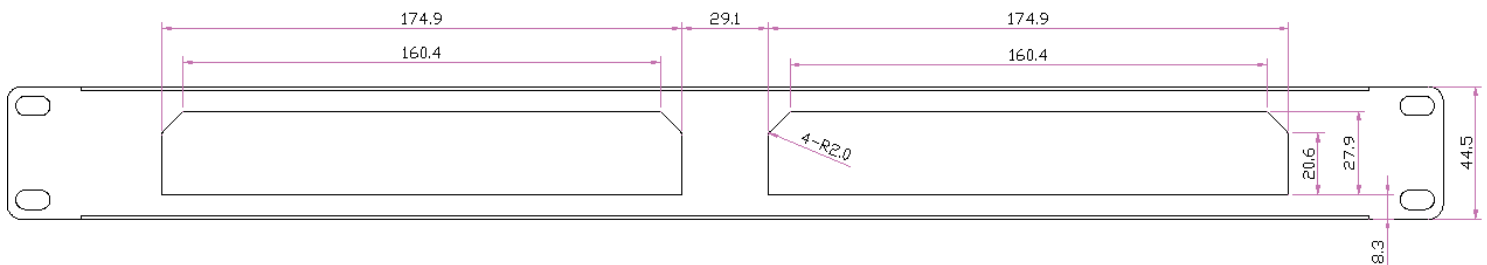

HOWTOORDER

ZQ-POES-8-7 PoE Switch 10/100Mbps MODE A&B

ZQ-POESG-8-7 PoE Switch 10/100/1000Mbps MODE A&B

OTHER

1'U 2x7 port PoE Switch

2pcs of poe switch with rack mount

Unit:mm