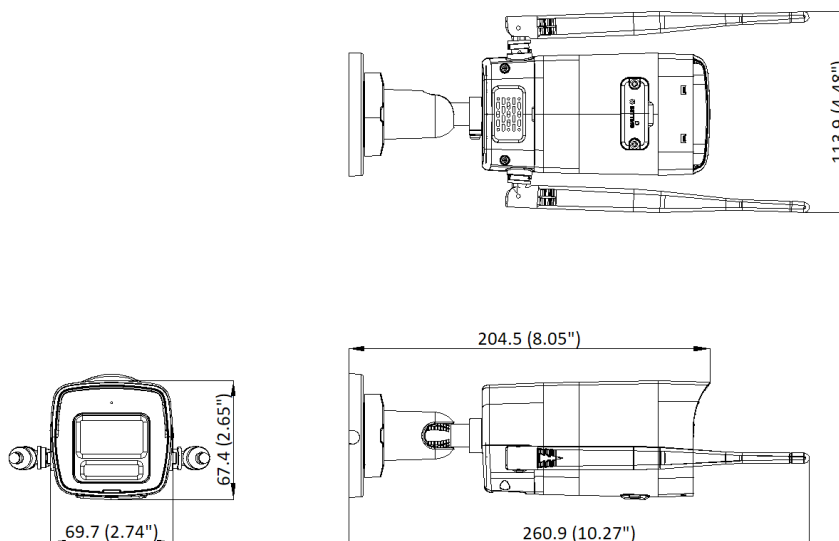

Working Temperature	Bullet: -30 °C to 60 °C (-22 °F to 140 °F) Dome: -10 °C to 40 °C (-14 °F to 104 °F)
Working Humidity	95% or less (non-condensing)
Dimension (W × D × H)	Bullet: 260.9 mm × 113.9 mm × 67.4 mm (10.3" × 4.5" × 2.7") Turret: Ø124 mm × 119 mm (Ø4.89" × 4.68")
Weight	Bullet: 305 g (0.67 lb.) Dome: 600 g (1.32 lb.)
Others	
Camera Case Type	Bullet,Dome
Image Sensor	1/2.7" Progressive Scan CMOS
Min. Illumination	Bullet : Color: 0.005 Lux @ (F1.6, AGC ON), B/W: 0 Lux with IR Dome :Color: 0.005 Lux @ (F1.6, AGC ON),B/W: 0.001 Lux @ (F1.6, AGC ON),0 Lux with IR
Day &Night	IR cut filter
WDR	DWDR
Angle Adjustment	Bullet: Pan: 0° to 360°,tilt: 0° to 90°,rotate: 0° to 360° Dome: Pan: 0° to 345°,tilt: 0° to 80°
Protection Level	IP66
Wi-Fi Support	Yes
NVS	
Video and Audio	
IP Video Input	4-ch
Incoming/Outgoing Bandwidth	20 Mbps/20 Mbps
Decoding	
Video Resolution	6 MP/5 MP/4 MP/3 MP/1080p/UXGA /720p/VGA/4CIF/DCIF/ 2CIF/CIF/QCIF
Synchronous Playback	1-ch
Network	
Network Interface	1, RJ45 10/100M Ethernet interface
Wi-Fi	
Frequency Band	2.4 GHz
Antenna Structure	High gain antenna
Transmission Speed	150 Mbps
Transmission Standard	IEEE 802.11b/g/n/ax
Auxiliary Interface	
SD Card	32G/64G/128G/256G/512G
General	
Power Supply	12 VDC
Consumption (without HDD and PoE off)	≤ 6 W
Working Temperature	-10 °C to 55 °C (14 °F to 131 °F)
Working Humidity	10% to 90%
Dimension (W × D × H)	163 x 125 x 26 mm (6.4" × 4.9" × 1.0")
Weight (without hard disk)	≤ 500g

▪ **Dimension**

Unit: mm (inch)

scale/1:1;Unit/mm