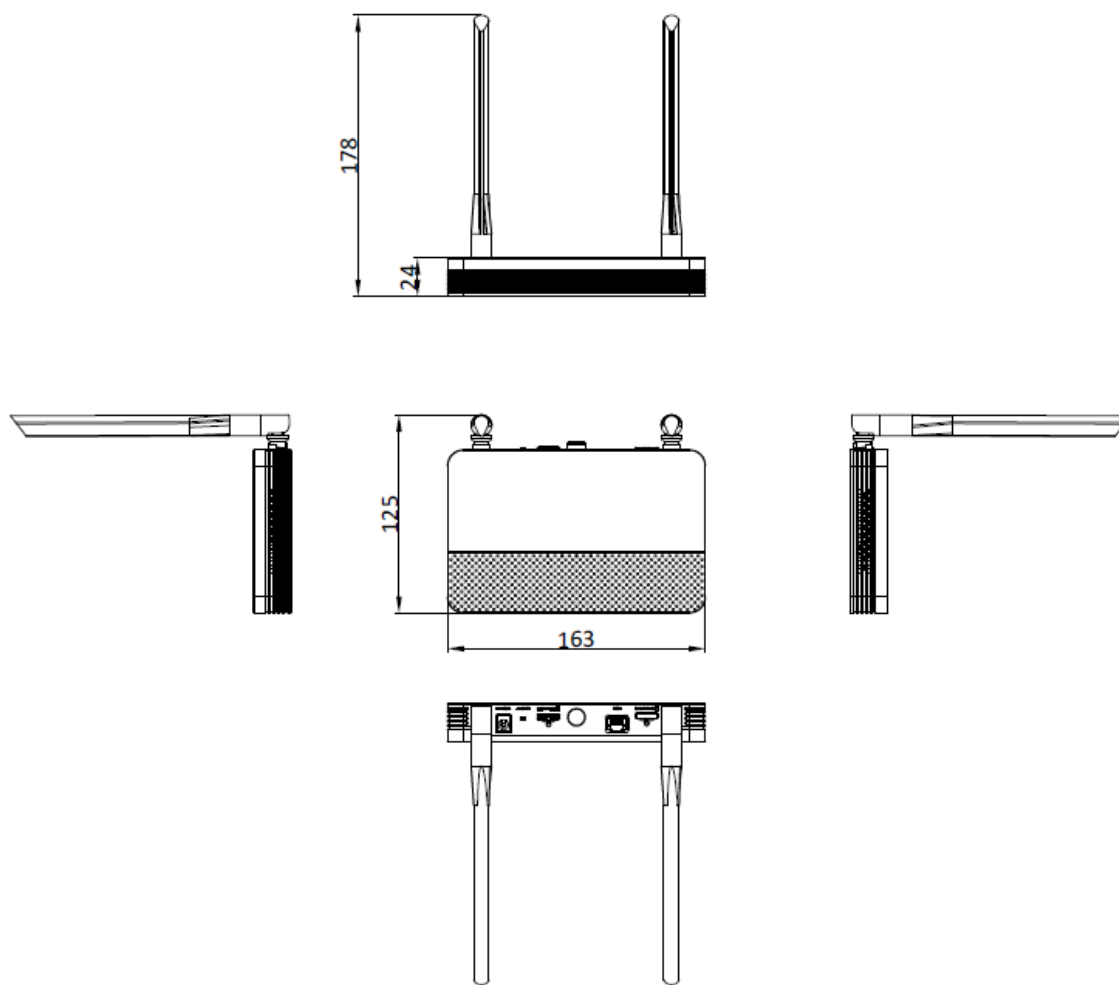

Working Temperature	Bullet: -30 °C to 60 °C (-22 °F to 140 °F) Dome: -10 °C to 40 °C (-14 °F to 104 °F)
Working Humidity	95% or less (non-condensing)
Dimension (W × D × H)	Bullet: 260.9 mm × 113.9 mm × 67.4 mm (10.3" × 4.5" × 2.7") Turret: Ø124 mm × 119 mm (Ø4.89" × 4.68")
Weight	Bullet: 305 g (0.67 lb.) Dome: 600 g (1.32 lb.)
Others	
Camera Case Type	Bullet,Dome
Image Sensor	1/2.7" Progressive Scan CMOS
Min. Illumination	Bullet : Color: 0.005 Lux @ (F1.6, AGC ON), B/W: 0 Lux with IR Dome :Color: 0.005 Lux @ (F1.6, AGC ON),B/W: 0.001 Lux @ (F1.6, AGC ON),0 Lux with IR
Day &Night	IR cut filter
WDR	DWDR
Angle Adjustment	Bullet: Pan: 0° to 360°,tilt: 0° to 90°,rotate: 0° to 360° Dome: Pan: 0° to 345°,tilt: 0° to 80°
Protection Level	IP66
Wi-Fi Support	Yes
NVS	
Video and Audio	
IP Video Input	4-ch
Incoming/Outgoing Bandwidth	20 Mbps/20 Mbps
Decoding	
Video Resolution	6 MP/5 MP/4 MP/3 MP/1080p/UXGA /720p/VGA/4CIF/DCIF/ 2CIF/CIF/QCIF
Synchronous Playback	1-ch
Network	
Network Interface	1, RJ45 10/100M Ethernet interface
Wi-Fi	
Frequency Band	2.4 GHz
Antenna Structure	High gain antenna
Transmission Speed	150 Mbps
Transmission Standard	IEEE 802.11b/g/n/ax
Auxiliary Interface	
SD Card	32G/64G/128G/256G/512G
General	
Power Supply	12 VDC
Consumption (without HDD and PoE off)	≤ 6 W
Working Temperature	-10 °C to 55 °C (14 °F to 131 °F)
Working Humidity	10% to 90%
Dimension (W × D × H)	163 x 125 x 26 mm (6.4" × 4.9" × 1.0")
Weight (without hard disk)	≤ 500g

Kit	
Accessories	Power adaptor: 2 × IPC power adaptor, 1 × NVS power adaptor Ethernet cable: RJ45, Cat5e UTP, 1 m
Certification	CB, CE
Weight (with package)	≤ 2.5 kg (5.5 lb)

▪ **Available Model**

NKS424W03H

▪ **Dimension**

Unit: mm (inch)

scale/1:1;Unit/mm