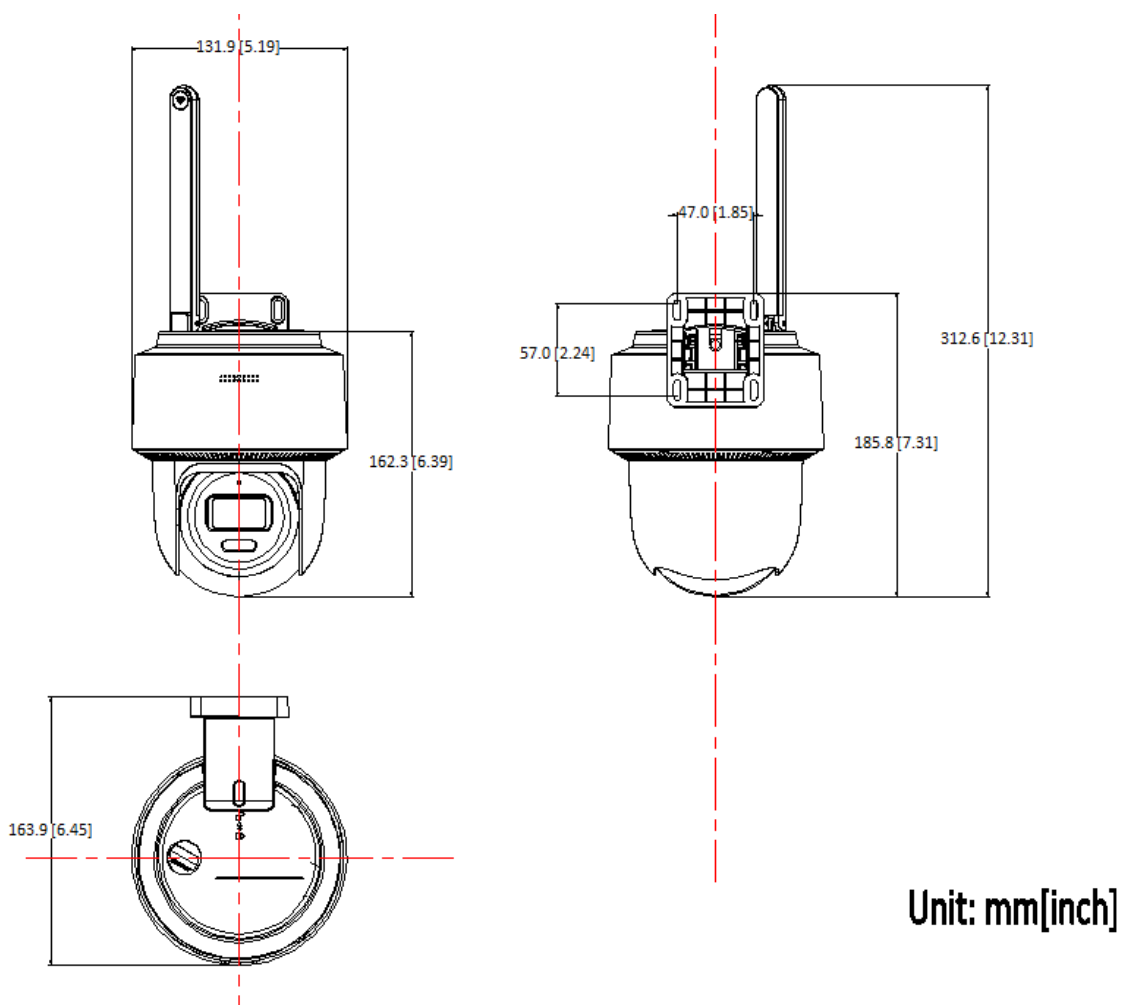

Working Temperature	Bullet: -30 °C to 60 °C (-22 °F to 140 °F) Dome: -10 °C to 40 °C (-14 °F to 104 °F)
Working Humidity	95% or less (non-condensing)
Dimension (W × D × H)	Bullet: 260.9 mm × 113.9 mm × 67.4 mm (10.3" × 4.5" × 2.7") Turret: Ø124 mm × 119 mm (Ø4.89" × 4.68")
Weight	Bullet: 305 g (0.67 lb.) Dome: 600 g (1.32 lb.)
Others	
Camera Case Type	Bullet,Dome
Image Sensor	1/2.7" Progressive Scan CMOS
Min. Illumination	Bullet : Color: 0.005 Lux @ (F1.6, AGC ON), B/W: 0 Lux with IR Dome :Color: 0.005 Lux @ (F1.6, AGC ON),B/W: 0.001 Lux @ (F1.6, AGC ON),0 Lux with IR
Day &Night	IR cut filter
WDR	DWDR
Angle Adjustment	Bullet: Pan: 0° to 360°,tilt: 0° to 90°,rotate: 0° to 360° Dome: Pan: 0° to 345°,tilt: 0° to 80°
Protection Level	IP66
Wi-Fi Support	Yes
NVS	
Video and Audio	
IP Video Input	4-ch
Incoming/Outgoing Bandwidth	20 Mbps/20 Mbps
Decoding	
Video Resolution	6 MP/5 MP/4 MP/3 MP/1080p/UXGA /720p/VGA/4CIF/DCIF/ 2CIF/CIF/QCIF
Synchronous Playback	1-ch
Network	
Network Interface	1, RJ45 10/100M Ethernet interface
Wi-Fi	
Frequency Band	2.4 GHz
Antenna Structure	High gain antenna
Transmission Speed	150 Mbps
Transmission Standard	IEEE 802.11b/g/n/ax
Auxiliary Interface	
SD Card	32G/64G/128G/256G/512G
General	
Power Supply	12 VDC
Consumption (without HDD and PoE off)	≤ 6 W
Working Temperature	-10 °C to 55 °C (14 °F to 131 °F)
Working Humidity	10% to 90%
Dimension (W × D × H)	163 x 125 x 26 mm (6.4" × 4.9" × 1.0")
Weight (without hard disk)	≤ 500g

Kit	
Accessories	Power adaptor: 2 × IPC power adaptor, 1 × NVS power adaptor Ethernet cable: RJ45, Cat5e UTP, 1 m
Certification	CB, CE
Weight (with package)	≤ 2.5 kg (5.5 lb)

▪ **Available Model**

NKS424W03H

▪ **Dimension**

Unit: mm (inch)

scale/1:1;Unit/mm