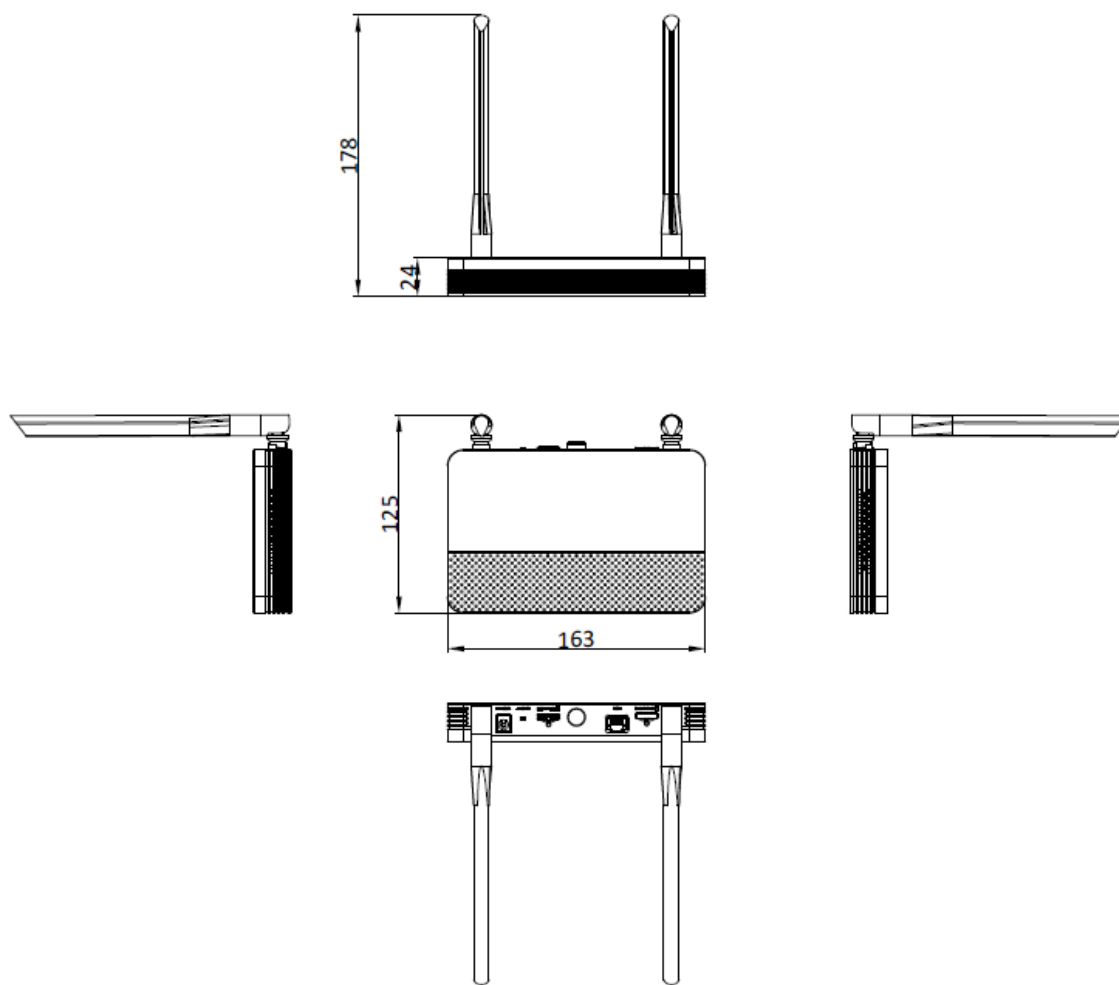

Working Temperature	Bullet: -30 °C to 60 °C (-22 °F to 140 °F) Turret: -10 °C to 40 °C (-14 °F to 104 °F)
Working Humidity	Bullet: 95% or less (non-condensing) Turret: 95% or less (non-condensing)
Dimension (W × D × H)	Bullet: 260.9 mm × 113.9 mm × 67.4 mm (10.3" × 4.5" × 2.7") Turret: Ø124 mm × 119 mm (Ø4.89" × 4.68")
Weight	Bullet: 305 g (0.67 lb.) Turret: 290 g (0.6 lb.)
Others	
Camera Case Type	Bullet,Turret
Image Sensor	1/3" Progressive Scan CMOS
Min. Illumination	Bullet : Color: 0.01 Lux @ (F2.0, AGC ON),B/W: 0 Lux with IR Turret : Color: 0.03 Lux @ (F2.2, AGC ON), B/W: 0.015Lux @(F2.2, AGC ON), 0 Lux with IR
Day &Night	IR cut filter
WDR	DWDR
Angle Adjustment	Bullet: Pan: 0° to 360°,tilt: 0° to 90°,rotate: 0° to 360° Turret: Pan: 0° to 350°,tilt: 0° to 75°
Protection Level	Bullet : IP66 Turret : IP54
Wi-Fi Support	Yes
NVS	
Video and Audio	
IP Video Input	4-ch
Incoming/Outgoing Bandwidth	20 Mbps/20 Mbps
Decoding	
Video Resolution	6 MP/5 MP/4 MP/3 MP/1080p/UXGA /720p/VGA/4CIF/DCIF/ 2CIF/CIF/QCIF
Synchronous Playback	4-ch
Network	
Network Interface	1, RJ45 10/100M Ethernet interface
Wi-Fi	
Frequency Band	2.4 GHz
Antenna Structure	High gain antenna
Transmission Speed	150 Mbps
Transmission Standard	IEEE 802.11b/g/n/ax
Auxiliary Interface	
SD Card	32G/64G/128G/256G/512G
General	
Power Supply	12 VDC
Consumption (without HDD and PoE off)	≤ 6 W
Working Temperature	-10 °C to 55 °C (14 °F to 131 °F)
Working Humidity	10% to 90%
Dimension (W × D × H)	163 x 125 x 26 mm (6.4" × 4.9" × 1.0")

▪ **Available Model**

NKS422W02H

▪ **Dimension**

Unit: mm (inch)

scale/1:1;Unit/mm