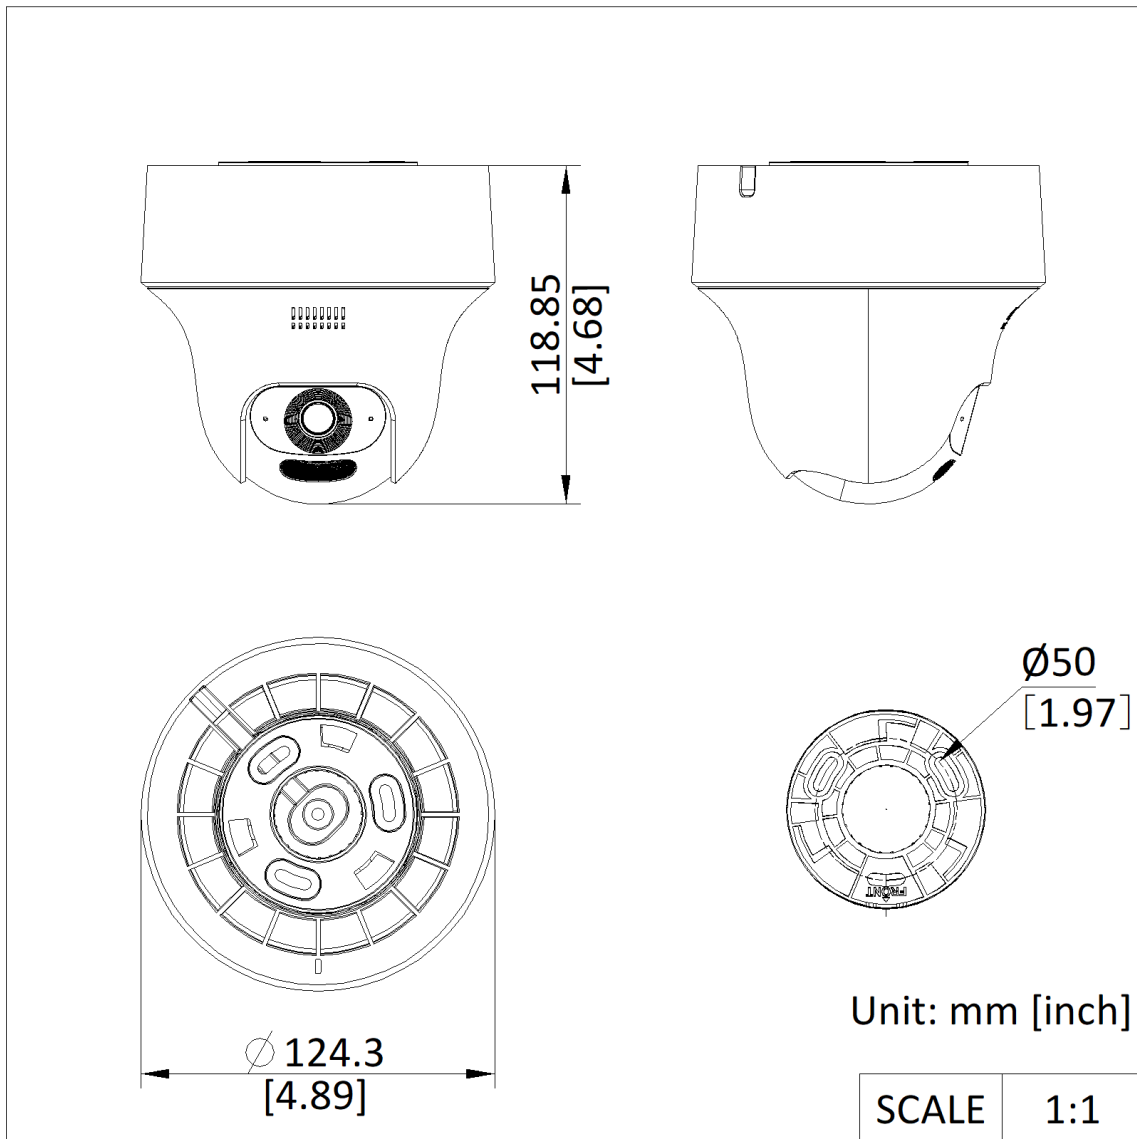

Working Temperature	Bullet: -30 °C to 60 °C (-22 °F to 140 °F) Turret: -10 °C to 40 °C (-14 °F to 104 °F)
Working Humidity	Bullet: 95% or less (non-condensing) Turret: 95% or less (non-condensing)
Dimension (W × D × H)	Bullet: 260.9 mm × 113.9 mm × 67.4 mm (10.3" × 4.5" × 2.7") Turret: Ø124 mm × 119 mm (Ø4.89" × 4.68")
Weight	Bullet: 305 g (0.67 lb.) Turret: 290 g (0.6 lb.)
Others	
Camera Case Type	Bullet,Turret
Image Sensor	1/3" Progressive Scan CMOS
Min. Illumination	Bullet : Color: 0.01 Lux @ (F2.0, AGC ON),B/W: 0 Lux with IR Turret : Color: 0.03 Lux @ (F2.2, AGC ON), B/W: 0.015Lux @(F2.2, AGC ON), 0 Lux with IR
Day &Night	IR cut filter
WDR	DWDR
Angle Adjustment	Bullet: Pan: 0° to 360°,tilt: 0° to 90°,rotate: 0° to 360° Turret: Pan: 0° to 350°,tilt: 0° to 75°
Protection Level	Bullet : IP66 Turret : IP54
Wi-Fi Support	Yes
NVS	
Video and Audio	
IP Video Input	4-ch
Incoming/Outgoing Bandwidth	20 Mbps/20 Mbps
Decoding	
Video Resolution	6 MP/5 MP/4 MP/3 MP/1080p/UXGA /720p/VGA/4CIF/DCIF/ 2CIF/CIF/QCIF
Synchronous Playback	4-ch
Network	
Network Interface	1, RJ45 10/100M Ethernet interface
Wi-Fi	
Frequency Band	2.4 GHz
Antenna Structure	High gain antenna
Transmission Speed	150 Mbps
Transmission Standard	IEEE 802.11b/g/n/ax
Auxiliary Interface	
SD Card	32G/64G/128G/256G/512G
General	
Power Supply	12 VDC
Consumption (without HDD and PoE off)	≤ 6 W
Working Temperature	-10 °C to 55 °C (14 °F to 131 °F)
Working Humidity	10% to 90%
Dimension (W × D × H)	163 x 125 x 26 mm (6.4" × 4.9" × 1.0")

▪ **Available Model**

NKS422W02H

▪ **Dimension**

Unit: mm (inch)

scale/1:1;Unit/mm