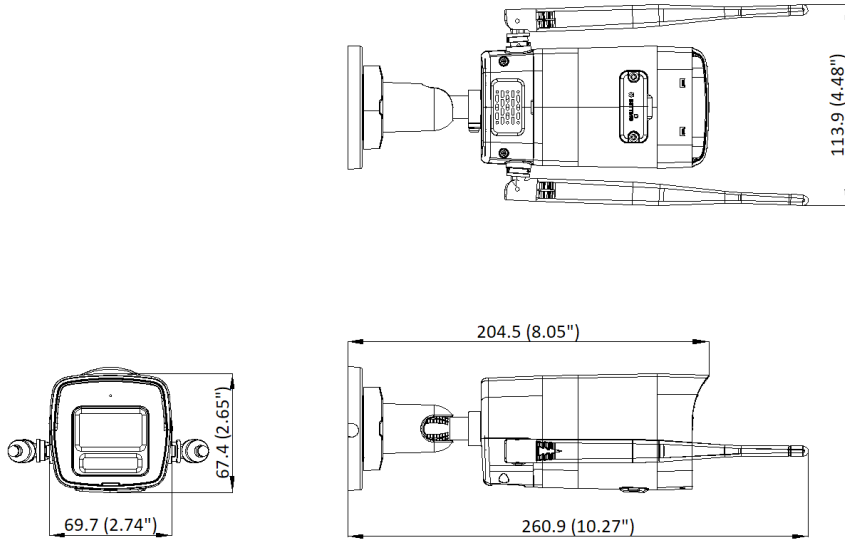

Working Temperature	Bullet: -30 °C to 60 °C (-22 °F to 140 °F) Turret: -10 °C to 40 °C (-14 °F to 104 °F)
Working Humidity	Bullet: 95% or less (non-condensing) Turret: 95% or less (non-condensing)
Dimension (W × D × H)	Bullet: 260.9 mm × 113.9 mm × 67.4 mm (10.3" × 4.5" × 2.7") Turret: Ø124 mm × 119 mm (Ø4.89" × 4.68")
Weight	Bullet: 305 g (0.67 lb.) Turret: 290 g (0.6 lb.)
Others	
Camera Case Type	Bullet,Turret
Image Sensor	1/3" Progressive Scan CMOS
Min. Illumination	Bullet : Color: 0.01 Lux @ (F2.0, AGC ON),B/W: 0 Lux with IR Turret : Color: 0.03 Lux @ (F2.2, AGC ON), B/W: 0.015Lux @(F2.2, AGC ON), 0 Lux with IR
Day &Night	IR cut filter
WDR	DWDR
Angle Adjustment	Bullet: Pan: 0° to 360°,tilt: 0° to 90°,rotate: 0° to 360° Turret: Pan: 0° to 350°,tilt: 0° to 75°
Protection Level	Bullet : IP66 Turret : IP54
Wi-Fi Support	Yes
NVS	
Video and Audio	
IP Video Input	4-ch
Incoming/Outgoing Bandwidth	20 Mbps/20 Mbps
Decoding	
Video Resolution	6 MP/5 MP/4 MP/3 MP/1080p/UXGA /720p/VGA/4CIF/DCIF/ 2CIF/CIF/QCIF
Synchronous Playback	4-ch
Network	
Network Interface	1, RJ45 10/100M Ethernet interface
Wi-Fi	
Frequency Band	2.4 GHz
Antenna Structure	High gain antenna
Transmission Speed	150 Mbps
Transmission Standard	IEEE 802.11b/g/n/ax
Auxiliary Interface	
SD Card	32G/64G/128G/256G/512G
General	
Power Supply	12 VDC
Consumption (without HDD and PoE off)	≤ 6 W
Working Temperature	-10 °C to 55 °C (14 °F to 131 °F)
Working Humidity	10% to 90%
Dimension (W × D × H)	163 x 125 x 26 mm (6.4" × 4.9" × 1.0")

Weight (without hard disk)	≤ 500g
Kit	
Accessories	Power cable: 2 × IPC power cables, 1 × NVS power cable Ethernet cable: RJ45, Cat5e UTP, 1 m
Certification	CB, CE
Weight (with package)	≤ 2 kg (4.4 lb)

▪ **Available Model**

NKS422W02H

▪ **Dimension**

Unit: mm (inch)

scale/1:1;Unit/mm