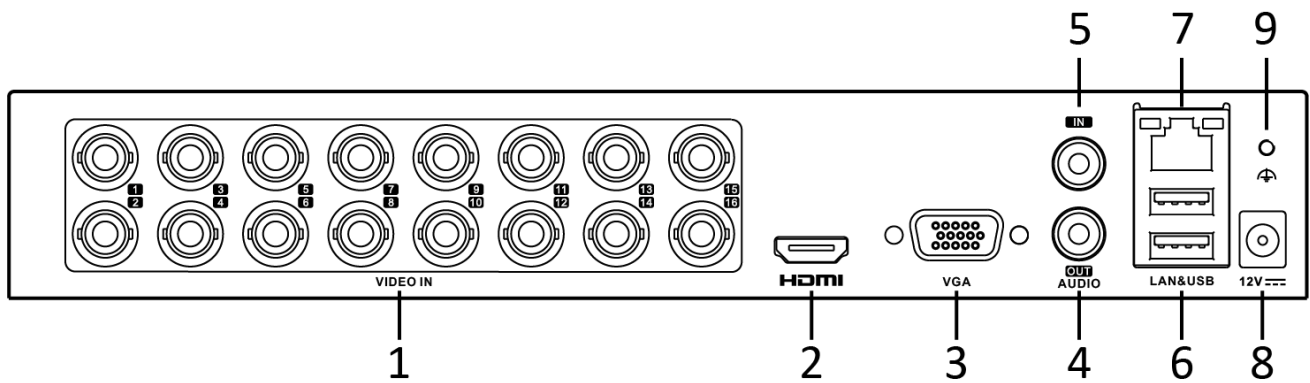

Physical Interface

No.	Description	No.	Description
1	Video and coaxial audio in	6	USB interface
2	HDMI interface	7	LAN network interface
3	VGA interface	8	12 VDC power input
4	AUDIO OUT	9	GND
5	AUDIO IN		

Available Model

DS-7216HGHI-M1